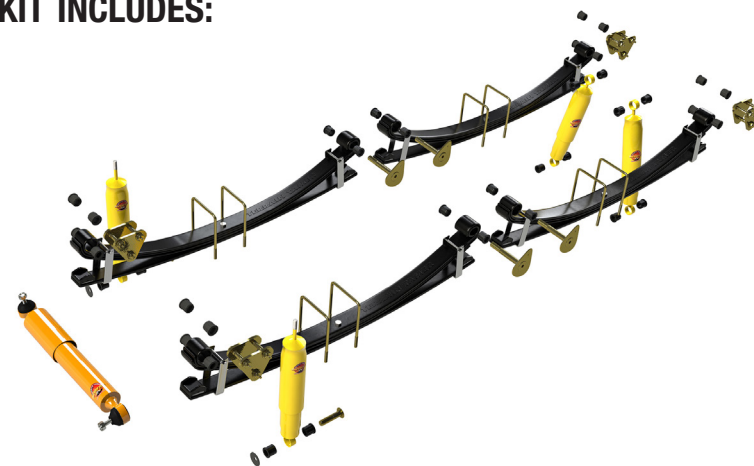

LANDCRUISER HZJ77 (from 1/1990)

Kit No: SK089
Pro Kit No: SK089P

FRONT SUSPENSION

LEAF SPRING

PART NO.	APPROX LOAD	QTY	SPRING RATE	APPROX RAISED HEIGHT
TLC013HD	up to 100kg	2	with Bull Bar	50mm
TLC013M	up to 150kg	2	with Bull Bar & Winch	50mm
TLC013P	up to 500kg	2	Parabolic w Bull Bar & Winch	50mm

SHOCK ABSORBER

PART NO.	DESCRIPTION	QTY	MOUNTS	EXT	COMP
G12637	Slimline	2		595mm	363mm
TGS12572	Expanded Body	2		595mm	363mm
TPS007	Pro Shock	1 Pair		595mm	365mm

REAR SUSPENSION

LEAF SPRING

PART NO.	APPROX LOAD	QTY	SPRING RATE	APPROX RAISED HEIGHT
TLC034C	up to 150kg	2	Comfort	50mm
TLC034HD	up to 300kg	1	Heavy Duty	50mm
TLC034EHD	up to 500kg	2	Heavy Duty Constant Load	50mm
TLC034P	up to 300kg	2	Parabolic Heavy Duty	50mm
TLC034HDP	300 to 700kg	2	Parabolic Extra Heavy Duty	50mm

SHOCK ABSORBER

PART NO.	DESCRIPTION	QTY	MOUNTS	EXT	COMP
G12115	Slimline	2		654mm	397mm
TGS12492	Expanded Body	2		654mm	397mm
TPS008	Pro Shock	1 Pair		655mm	405mm

KIT INCLUDES: