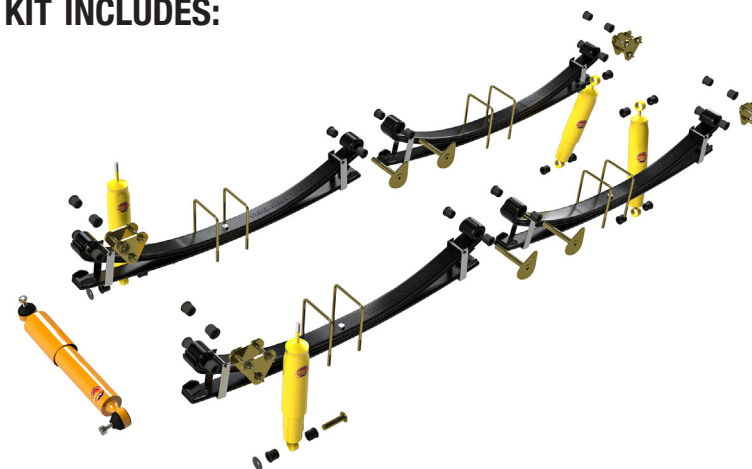

SK015

**LANDCRUISER
BJ40/42, FJ40**
(up to 7/1980)

LANDCRUISER BJ40/42, FJ40 (up to 7/1980)

Kit No: SK015

FRONT SUSPENSION

LEAF SPRING

PART NO.	APPROX LOAD	QTY	SPRING RATE	APPROX RAISED HEIGHT
TLC001HD	up to 65kg	2	with Bull Bar	50mm
TLC001P	up to 100kg	2	Parabolic	50mm

SHOCK ABSORBER

PART NO.	DESCRIPTION	QTY	MOUNTS	EXT	COMP
G12635	Slimline	2		487mm	306mm
TGS12540	Expanded Body	2		525mm	322mm

REAR SUSPENSION

LEAF SPRING

PART NO.	APPROX LOAD	QTY	SPRING RATE	APPROX RAISED HEIGHT
TLC300	up to 80kg	2	Comfort	50mm
TLC300P	up to 400kg	2	Heavy Duty Parabolic	50mm

SHOCK ABSORBER

PART NO.	DESCRIPTION	QTY	MOUNTS	EXT	COMP
G12636	Slimline	2		590mm	357mm
TGS12636P	Expanded Body	2		590mm	370mm

KIT INCLUDES:

LANDCRUISER BJ40/42, FJ40 (up to 7/1980)

SUSPENSION COMPONENTS

STEERING DAMPER

DESCRIPTION	PART No	QTY	NOTES
Heavy Duty 35mm Bore	T14023	1	

FRONT SUSPENSION BUSHES & KITS

DESCRIPTION	PART No	QTY	NOTES
Shackle Bush (Rubber)	90385-15002	12	
Bush Kit (Rubber)	BK3	1	Kit Contains 12 x Bushes
Pro Bush (Synthetic)	90385-15002P	12	
Pro Bush Kit (Synthetic)	BK3P	1	Kit Contains 12 x Bushes