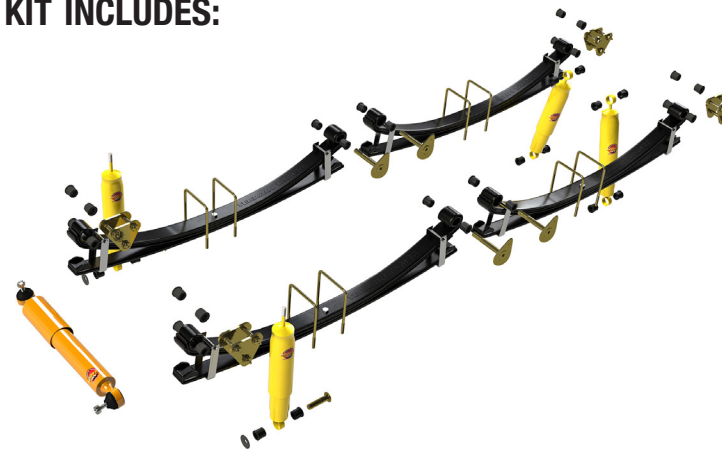

SK012

**LANDCRUISER
BJ43/45/46,
FJ45/HJ47**

(From 7/1980)

LANDCRUISER BJ43/45/46, FJ45/HJ47 (From 7/1980)

Kit No: SK012

FRONT SUSPENSION

LEAF SPRING

PART NO.	APPROX LOAD	QTY	SPRING RATE	APPROX RAISED HEIGHT
TLC007HD	up to 65kg	2	with Bull Bar	50mm
TLC007EHD	65 to 100kg	2	with Bull Bar & Winch	50mm
TLC007P	up to 100kg	2	Parabolic	50mm

SHOCK ABSORBER

PART NO.	DESCRIPTION	QTY	MOUNTS	EXT	COMP
G12635	Slimline	2		487mm	306mm
TGS12540	Expanded Body	2		525mm	322mm

REAR SUSPENSION

LEAF SPRING

PART NO.	APPROX LOAD	QTY	SPRING RATE	APPROX RAISED HEIGHT
TLC006HD	up to 300kg	2	Heavy Duty Constant Load	50mm
TLC006EHD	up to 500kg	2	Extra Heavy Duty	50mm
TLC006P	up to 400kg	2	Heavy Duty Parabolic	50mm
TLC006HDP	400 to 700kg	2	Extra Heavy Duty Parabolic	50mm

SHOCK ABSORBER

PART NO.	DESCRIPTION	QTY	MOUNTS	EXT	COMP
G12636	Slimline	2		590mm	357mm
TGS12636P	Expanded Body	2		590mm	370mm

KIT INCLUDES:

LANDCRUISER BJ43/45/46, FJ45/HJ47 (From 7/1980)

SUSPENSION COMPONENTS

STEERING DAMPER

DESCRIPTION	PART No	QTY	NOTES
Heavy Duty 35mm Bore	T14023	1	

FRONT SUSPENSION BUSHES & KITS

DESCRIPTION	PART No	QTY	NOTES
Shackle Bush (Rubber)	90389-18002	12	
Bush Kit (Rubber)	BK5	1	Kit Contains 12 x Bushes
Pro Bush (Synthetic)	90389-18002P	12	
Pro Bush Kit (Synthetic)	BK5P	1	Kit Contains 12 x Bushes