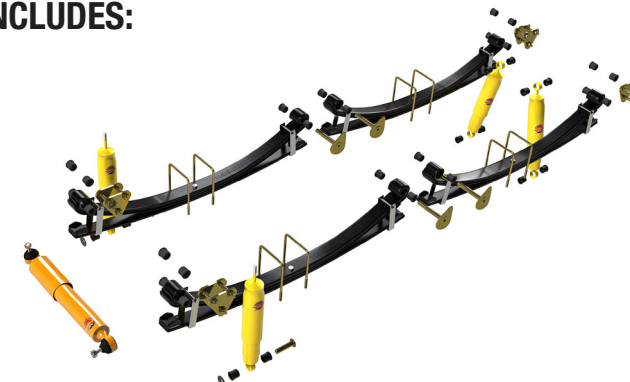

HZJ70/73, PZJ70/73 (from 1/1990)

Kit No: SK008

FRONT SUSPENSION

LEAF SPRING

PART NO.	APPROX LOAD	QTY	SPRING RATE	APPROX RAISED HEIGHT
TLC013HD	up to 100kg	2	with Bull Bar	50mm
TLC013M	up to 150kg	2	with Bull Bar & Winch	50mm
TLC013P	up to 500kg	2	Parabolic w Bull Bar & Winch	50mm

SHOCK ABSORBER

PART NO.	DESCRIPTION	QTY	MOUNTS	EXT	COMP
G12637	Slimline	2		595mm	363mm
TGS12572	Expanded Body	2		595mm	363mm

REAR SUSPENSION

LEAF SPRING

PART NO.	APPROX LOAD	QTY	SPRING RATE	APPROX RAISED HEIGHT
TLC010DSDH	up to 275kg	1	Heavy Duty Constant Load Drivers Side	50mm
TLC010PSHD	up to 275kg	1	Heavy Duty Constant Load Passenger Side	50mm
TLC010DSEHD	up to 500kg	1	Heavy Duty Constant Load Drivers Side	50mm
TLC010PSEHD	up to 500kg	1	Heavy Duty Constant Load Passenger Side	50mm
TLC010P	up to 500kg	2	Parabolic Heavy Duty	50mm

SHOCK ABSORBER

PART NO.	DESCRIPTION	QTY	MOUNTS	EXT	COMP
G12081	Slimline	2		632mm	385mm
TGS12525	Expanded Body	2		632mm	385mm

KIT INCLUDES:

LANDCRUISER

BJ70/73/74, FJ70/73 (from 11/1984)

HZJ70/73, PZJ70/73 (from 1/1990)

SUSPENSION COMPONENTS

STEERING DAMPER

DESCRIPTION	PART No	QTY	NOTES
Heavy Duty 35mm Bore	T14024	1	
Return To Centre	RTC14024	1	

FRONT SUSPENSION BUSHES & KITS

DESCRIPTION	PART No	QTY	NOTES
Shackle Bush (Rubber)	90389-18002	12	
Bush Kit (Rubber)	BK5	1	Kit Contains 12 x Bushes
Pro Bush (Synthetic)	90389-18002P	12	
Pro Bush Kit (Synthetic)	BK5P	1	Kit Contains 12 x Bushes