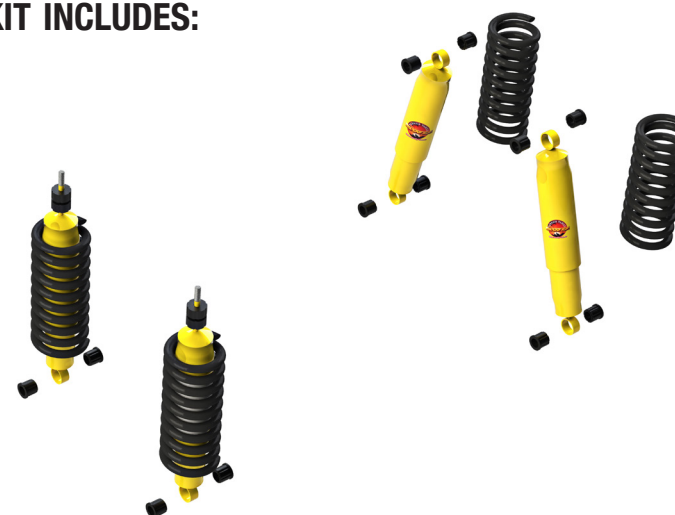

JIMNY GJ - 3 DOOR (from 2018 on)

Kit No: SK111

FRONT SUSPENSION

COIL SPRING

PART NO.	APPROX LOAD	QTY	SPRING RATE	APPROX RAISED HEIGHT
TTCS-3003	up to 50kg	1 Pair	with Bull Bar	40mm
TTCS-3004	50 to 100kg	1 Pair	with Bull Bar & Winch	40mm

SHOCK ABSORBER

PART NO.	DESCRIPTION	QTY	MOUNTS	EXT	COMP
TGSSJF	Expanded Body	2		465mm	300mm

REAR SUSPENSION

COIL SPRING

PART NO.	APPROX LOAD	QTY	SPRING RATE	APPROX RAISED HEIGHT
TTCS-3005	up to 200kg	1 Pair	Heavy Duty RHD Vehicles	40mm
TTCS-3006	up to 200kg	1 Pair	Heavy Duty LHD Vehicles	40mm
TTCS-3007	200 to 400kg	1 Pair	Extra HD RHD Vehicles	40mm
TTCS-3008	200 to 400kg	1 Pair	Extra HD LHD Vehicles	40mm

SHOCK ABSORBER

PART NO.	DESCRIPTION	QTY	MOUNTS	EXT	COMP
TGSSJR	Expanded Body	2		510mm	330mm

KIT INCLUDES: