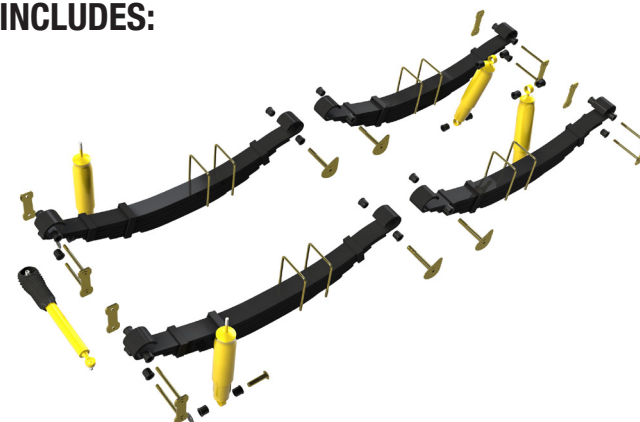

FRONT SUSPENSION

LEAF SPRING

PART NO.	APPROX LOAD	QTY	SPRING RATE	APPROX RAISED HEIGHT
SUZ001CDS*	up to 45kg	1	Comfort Constant Load Drivers Side	50mm
SUZ001CPS*	up to 45kg	1	Comfort Constant Load Passenger Side	50mm
SUZ001HDDS*	50 to 100kg	1	Heavy Duty Drivers Side	50mm
SUZ001HDPS*	50 to 100kg	1	Heavy Duty Passenger Side	50mm

SHOCK ABSORBER

PART NO.	DESCRIPTION	QTY	MOUNTS	EXT	COMP
G12639	Slimline	2		491mm	301mm
TGS12526	Expanded Body	2		491mm	301mm

Notes:

*Not Suited to Tray Back Vehicles

REAR SUSPENSION

LEAF SPRING

PART NO.	APPROX LOAD	QTY	SPRING RATE	APPROX RAISED HEIGHT
SUZ002C*	up to 80kg	2	Comfort Constant Load	50mm
SUZ002HD*	up to 120kg	2	Heavy Duty Constant Load	50mm

SHOCK ABSORBER

PART NO.	DESCRIPTION	QTY	MOUNTS	EXT	COMP
G12635	Slimline	2		487mm	305mm
TGS12540	Expanded Body	2		525mm	322mm

KIT INCLUDES: