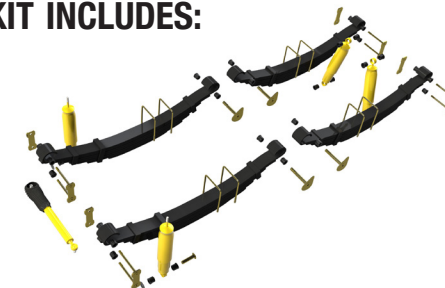

SHOCK ABSORBER

PART NO.	DESCRIPTION	QTY	MOUNTS	EXT	COMP
TGS12491P	Expanded Body Firmer Ride	2	+	510mm	310mm

REAR SUSPENSION

LEAF SPRING

PART NO.	APPROX LOAD	QTY	SPRING RATE	APPROX RAISED HEIGHT
NIS004DSDH	up to 150kg	1	Heavy Duty Constant Load Drivers Side LWB	50mm
NIS004PSHD	up to 150kg	1	Heavy Duty Constant Load Passenger Side LWB	50mm
NIS004DSDH	up to 300kg	1	Heavy Duty Constant Load Drivers Side SWB	50mm
NIS004PSHD	up to 300kg	1	Heavy Duty Constant Load Passenger Side SWB	50mm
NIS003DSDH	up to 300kg	1	Heavy Duty Constant Load Drivers Side LWB	50mm
NIS003PSHD	up to 300kg	1	Heavy Duty Constant Load Passenger Side LWB	50mm

SHOCK ABSORBER

PART NO.	DESCRIPTION	QTY	MOUNTS	EXT	COMP
TGS12076	Expanded Body	2	⊕	585mm	350mm

KIT INCLUDES:

PATROL MQ

ROUND HEADLIGHTS (4/1980 to 10/1983)

SUSPENSION COMPONENTS

STEERING DAMPER

DESCRIPTION	PART No	QTY	NOTES
Heavy Duty 35mm Bore	T14022	1	

FRONT SUSPENSION BUSHES & KITS

DESCRIPTION	PART No	QTY	NOTES
Shackle Bush (Metal) (8/1983 on)	55046-00902	2	Front of Front
Shackle Bush (Metal) (up to 8/1983)	55046-00902	4	Front & Rear of Front
Shackle Bush (Rubber) (8/1983 on)	55045-10W00	4	Front of Front
Shackle Bush (Metalastic)	55045-07200	2	Rear of Front
Bush Kit	BKN1	1	Kit Contains 8 x Bushes

FRONT SHACKLE & PIN KITS

DESCRIPTION	PART No	QTY	NOTES
Pin Kit	TPK013	2	Greaseable
Shackle Kit	TSK018	2	Greaseable

FRONT U BOLT

DESCRIPTION	PART No	QTY	NOTES
U Bolt Drivers Side	C452	2	Square Top 95 x 62 x 12mm
U Bolt Passenger Side	C451	2	Round Top 195 x 77 x 12mm