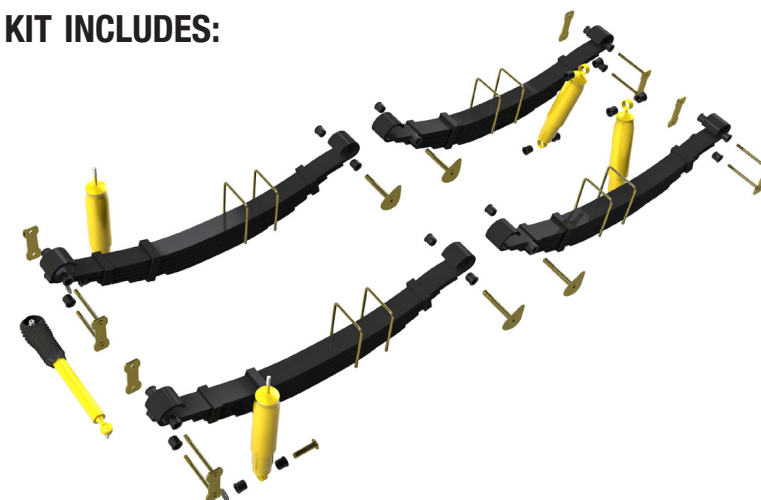

SK043

**PATROL
GQ**

TRAY BACK, LEAF FRONT & REAR (from 1987)

PATROL GQ TRAY BACK, LEAF FRONT & REAR (from 1987)

Kit No: SK043

FRONT SUSPENSION

LEAF SPRING

PART NO.	APPROX LOAD	QTY	SPRING RATE	APPROX RAISED HEIGHT
NPT104	up to 70kg	2	with Bull Bar	50mm

SHOCK ABSORBER

PART NO.	DESCRIPTION	QTY	MOUNTS	EXT	COMP
TGS12572	Expanded Body	2	♂	595mm	363mm

REAR SUSPENSION

LEAF SPRING

PART NO.	APPROX LOAD	QTY	SPRING RATE	APPROX RAISED HEIGHT
NIS017DSHD	up to 300kg	1	Heavy Duty Constant Load Drivers Side	50mm
NIS017PSHD	up to 300kg	1	Heavy Duty Constant Load Passenger Side	50mm
NIS018EHD	up to 500kg	2	Heavy Duty Constant Load	50mm

SHOCK ABSORBER

PART NO.	DESCRIPTION	QTY	MOUNTS	EXT	COMP
TGS2525P	Expanded Body	2	♀	654mm	397mm

KIT INCLUDES:

SUSPENSION COMPONENTS

STEERING DAMPER

DESCRIPTION	PART No	QTY	NOTES
Heavy Duty 35mm Bore	T14034	1	Eye/Eye up to 8/1989
Heavy Duty 35mm Bore	T14036	1	Pin/Pin 8/1989 on

FRONT SUSPENSION BUSHES & KITS

DESCRIPTION	PART No	QTY	NOTES
Shackle Bush (Rubber)	90389-18002	8	Upper Front of Front & Rear of Front
Shackle Bush (Rubber)	90385-18009	4	Lower Front of Front
Bush Kit (Rubber)	BK16	1	Kit Contains 12 x Bushes
Pro Bush (Synthetic)	90389-18002P	8	Upper Front of Front & Rear of Front
Pro Bush (Synthetic)	90385-18009P	4	Lower Front of Front
Pro Bush Kit (Synthetic)	BK16P	1	Kit Contains 12 x Bushes