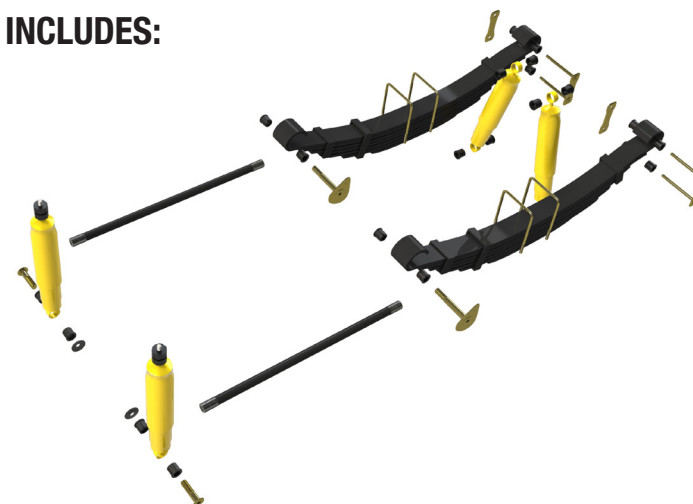

Notes:

* Navara D21 - NIS014HD 27mm OD 1205mm Length

** Navara D22 - NIS020HD 27mm OD 892mm Length

Pro Shock Absorbers Suit Navara D22

REAR SUSPENSION

LEAF SPRING

PART NO.	APPROX LOAD	QTY	SPRING RATE	APPROX RAISED HEIGHT
NIS015C	up to 150kg	2	Comfort Constant Load	45mm
NIS015HD	up to 300kg	2	Heavy Duty Constant Load	45mm
NIS015EHD	up to 500kg	2	Heavy Duty Constant Load	45mm

SHOCK ABSORBER

PART NO.	DESCRIPTION	QTY	MOUNTS	EXT	COMP
G12636	Slimline	2		590mm	357mm
MTGSND22R	Pro Shock	2		565mm	360mm

KIT INCLUDES:

NAVARA

D21 (from 1/1986) D22 (from 2/1997)

SUSPENSION COMPONENTS

REAR SUSPENSION BUSHES & KITS

DESCRIPTION	PART No	QTY	NOTES
Pro Bush Kit (Synthetic)	BK24P	1	Kit Contains 10 x Bushes

REAR SHACKLE & PIN KITS

DESCRIPTION	PART No	QTY	NOTES
Pin Kit	TPK005	2	Greaseable
Shackle Kit	TSK005	2	Greaseable

REAR U BOLT

DESCRIPTION	PART No	QTY	NOTES
U Bolt	TUB007	4	Square Top 190 x 62 x 13mm