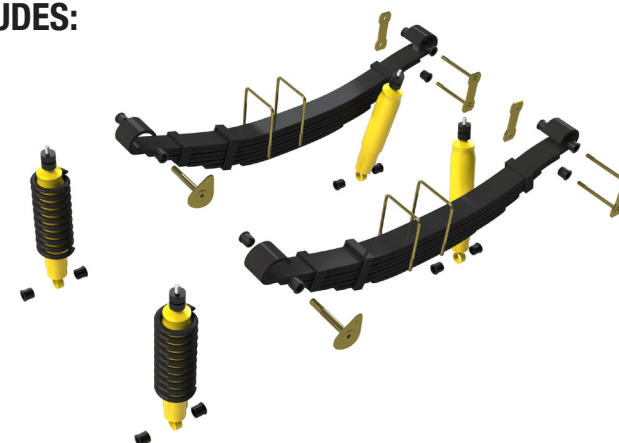

NAVARA D40 (from 12/2005) FRONTIER D40 (from 2004)

Kit No: SK034
Pro Kit No: SK034P
Assembly Kit No: SK034A

FRONT SUSPENSION

COIL SPRING

PART NO.	APPROX LOAD	QTY	SPRING RATE	APPROX RAISED HEIGHT
TTCS-2042	up to 50kg	1 Pair	Comfort V6 Petrol 2.5L Diesel	40mm
TTCS-2174	50kg +	1 Pair	with Bull Bar 2.5L & V6 3.0L Diesel	40mm
TTCS-2299T	up to 50kg	1 Pair	Smart Coil Comfort V6 Petrol 2.5L Diesel	40mm
TTCS-2403T	50kg +	1 Pair	Smart Coil with Bull Bar 2.5L & V6 3.0L Diesel	40mm

SHOCK ABSORBER

PART NO.	DESCRIPTION	QTY	MOUNTS	EXT	COMP
TGSND40F	Expanded Body	2		390mm	260mm
TPS0024	Pro Shock	1 Pair		390mm	260mm

SHOCK ABSORBER / COIL ASSEMBLY

PART NO.	APPROX LOAD	QTY	SPRING RATE	APPROX RAISED HEIGHT
TTCSA-003	up to 50kg	1 Pair	Comfort	40mm
TTCSA-003HD	50kg +	1 Pair	with Bull Bar & Winch	40mm

Notes:

*Beware of Over Extension of ABS Brake Lines
Excluding Single & Extra Cab

REAR SUSPENSION

LEAF SPRING

PART NO.	APPROX LOAD	QTY	SPRING RATE	APPROX RAISED HEIGHT
NIS025*	100 to 300kg	2	Comfort Constant Load	40mm
NIS025HD*	300 to 500kg	2	Heavy Duty Constant Load	40mm
NIS025EHD*	500kg +	2	Heavy Duty Constant Load	40mm

SHOCK ABSORBER

PART NO.	DESCRIPTION	QTY	MOUNTS	EXT	COMP
TGSND40R	Expanded Body	2		580mm	365mm
TPS0025	Pro Shock	1		600mm	380mm

KIT INCLUDES: