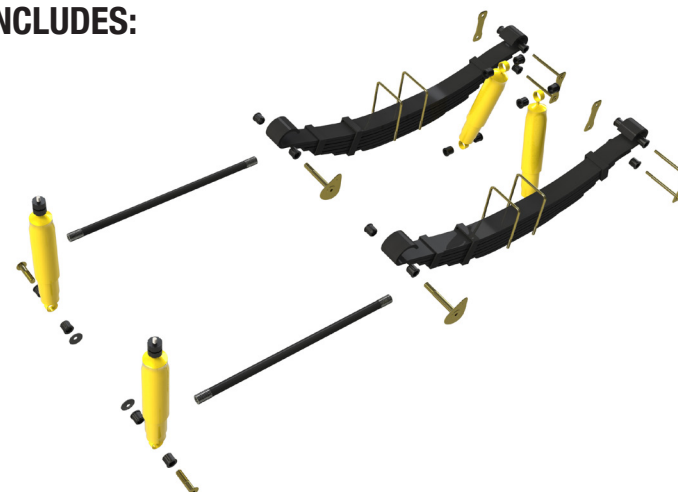

SK052

**PAJERO
NA/NB/NC/ND/
NE/NF/NG LWB**

(1/1983 to 9/1997)

PAJERO NA/NB/NC/ND/NE/NF/NG LWB (1/1983 to 9/1997)

Kit No: SK052

FRONT SUSPENSION

TORSION BAR

PART NO.	APPROX LOAD	QTY	SPRING RATE	APPROX RAISED HEIGHT
MIT002HD*	Heavy Duty	1 Pair	Heavy Duty	40mm

SHOCK ABSORBER

PART NO.	DESCRIPTION	QTY	MOUNTS	EXT	COMP
TGS12543-1	Expanded Body	2		349mm	228mm

Notes:

* MIT002HD 26mm OD 1282mm Length

REAR SUSPENSION

LEAF SPRING

PART NO.	APPROX LOAD	QTY	SPRING RATE	APPROX RAISED HEIGHT
MIT003C	up to 150kg	2	Heavy Duty Constant Load	40mm

SHOCK ABSORBER

PART NO.	DESCRIPTION	QTY	MOUNTS	EXT	COMP
TGS12636P	Expanded Body	2		590mm	370mm

KIT INCLUDES:

PAJERO NA/NB/NC/ND/NE/NF/NG LWB (1/1983 to 9/1997)

SUSPENSION COMPONENTS

REAR SUSPENSION BUSHES & KITS

DESCRIPTION	PART No	QTY	NOTES
Pro Bush Kit (Synthetic)	BK30P	1	

REAR SHACKLE & PIN KITS

DESCRIPTION	PART No	QTY	NOTES
Pin Kit	TPK004	2	Greaseable
Shackle Kit	TSK004	2	Greaseable

REAR U BOLT

DESCRIPTION	PART No	QTY	NOTES
U Bolt	C451	4	Round Top 195 x 77 x 12mm