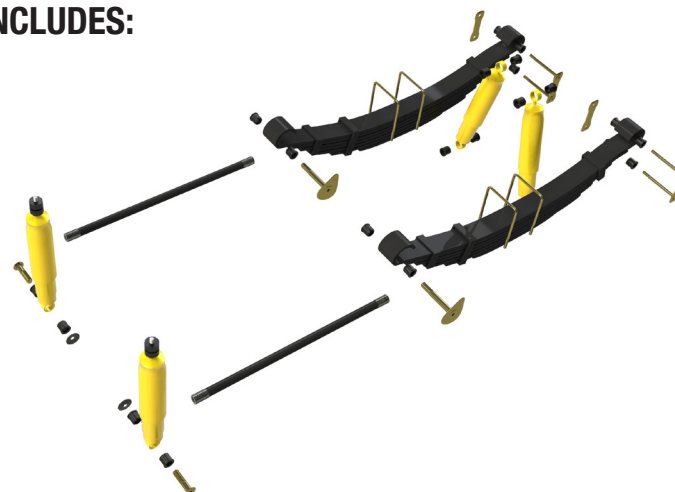

### SHOCK ABSORBER

PART NO.	DESCRIPTION	QTY	MOUNTS	EXT	COMP
TGSFRF	Expanded Body	2		365mm	250mm
MTGSFRF	Pro Shock	2		365mm	250mm

## REAR SUSPENSION

### LEAF SPRING

PART NO.	APPROX LOAD	QTY	SPRING RATE	APPROX RAISED HEIGHT
MAZ002C	up to 200kg	2	Heavy Duty Constant Load	35mm
MAZ003HD	up to 400kg	2	Heavy Duty Constant Load	35mm

### SHOCK ABSORBER

PART NO.	DESCRIPTION	QTY	MOUNTS	EXT	COMP
TGSFRR	Expanded Body	2		615mm	385mm
TPS005	Pro Shock	1 Pair		615mm	385mm

KIT INCLUDES: