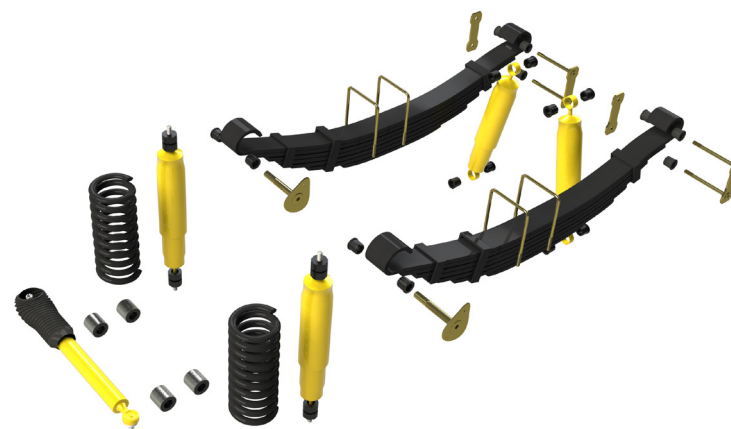

LANDCRUISER HZJ76/VDJ76 (from 1/2007)

Kit No: SK036
Pro Kit No: SK036P

FRONT SUSPENSION

COIL SPRING

PART NO.	APPROX LOAD	QTY	SPRING RATE	APPROX
TTCS-1449	up to 50kg	1 Pair	Comfort	20mm
TTCS-1414	up to 100kg	1 Pair	with Bull Bar	50mm
TTCS-1415	100kg +	1 Pair	with Bull Bar & Winch	50mm
TTCS-2305T	up to 100kg	1 Pair	Smart Coil with Bull Bar	50mm
TTCS-2306T	100kg +	1 Pair	Smart Coil with Bull Bar & Winch	50mm

SHOCK ABSORBER

PART NO.	DESCRIPTION	QTY	MOUNTS	EXT	COMP
G12114	Slimline	2	+	510mm	310mm
TGS12491	Expanded Body	2	+	510mm	310mm
TGS12491P	Expanded Body Firmer Ride	2	+	510mm	310mm
TPS0031	Pro Shock	1 Pair	+	535mm	335mm

REAR SUSPENSION

LEAF SPRING

PART NO.	APPROX LOAD	QTY	SPRING RATE	APPROX
TLC034C	up to 150kg	2	Comfort Constant Load	50mm
TLC034HD	up to 300kg	2	Heavy Duty Constant Load	50mm
TLC034EHD	up to 500kg	2	Heavy Duty Constant Load	50mm
TLC034P	up to 300kg	2	Parabolic Heavy Duty	50mm
TLC034HDP	300 to 700kg	2	Parabolic Extra Heavy Duty	50mm

SHOCK ABSORBER

PART NO.	DESCRIPTION	QTY	MOUNTS	EXT	COMP
G12115	Slimline	2	⊗	654mm	397mm
TGS12492	Expanded Body	2	⊗	654mm	397mm
TGS12492P	Expanded Body Firmer Ride	2	⊗	654mm	397mm
TPS0032	Pro Shock	1 Pair	⊗	700mm	430mm