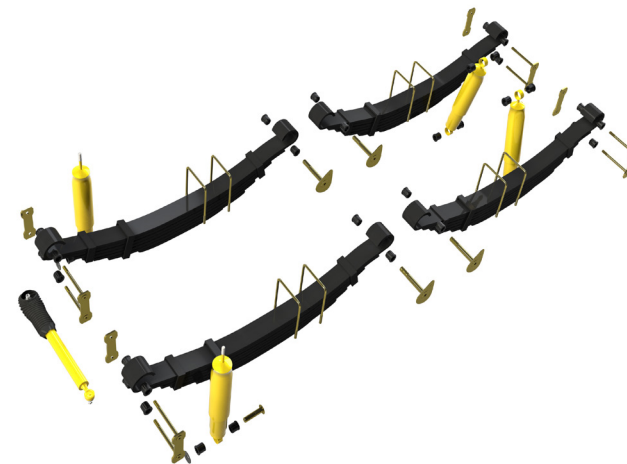

## FRONT SUSPENSION

LEAF SPRING					
PART NO.	APPROX LOAD	QTY	SPRING RATE	APPROX RAISED HEIGHT	
TLC001HD*	up to 65kg	2	with Bull Bar	50mm	
SHOCK ABSORBER					
PART NO.	DESCRIPTION	QTY	MOUNTS	EXT	COMP
G12635	Slimline	2		487mm	306mm
TGS12540	Expanded Body	2		525mm	322mm

## REAR SUSPENSION

LEAF SPRING					
PART NO.	APPROX LOAD	QTY	SPRING RATE	APPROX RAISED HEIGHT	
TLC003HD**	up to 300kg	2	Heavy Duty Constant Load	50mm	
SHOCK ABSORBER					
PART NO.	DESCRIPTION	QTY	MOUNTS	EXT	COMP
G12636	Slimline	2		590mm	357mm
TGS2576B	Expanded Body	2		590mm	357mm

**Notes:**

\*TLC001HD 25mm Spring Bush Eye

\*\*TLC003HD 30mm Spring Bush Eye

# LANDCRUISER FJ45/HJ45 (up to 7/1980)

REAR U BOLT			
DESCRIPTION	PART No	QTY	NOTES
U Bolt	MUB1369	4	Round Top 230 x 85 x 14mm
REAR CENTRE BOLT			
DESCRIPTION	PART No	QTY	NOTES
Centre Bolt Multi Fit	48289-60010	2	10mm x 120mm
REAR STABILIZER BAR PARTS			
DESCRIPTION	PART No	QTY	NOTES
Bush D Type	48815-60010	2	
Bush Link Rod	90385-11021	4	
Bush KIT Link Rod	48802-60010K	1	Kit Contains 2 x Link Assemblies