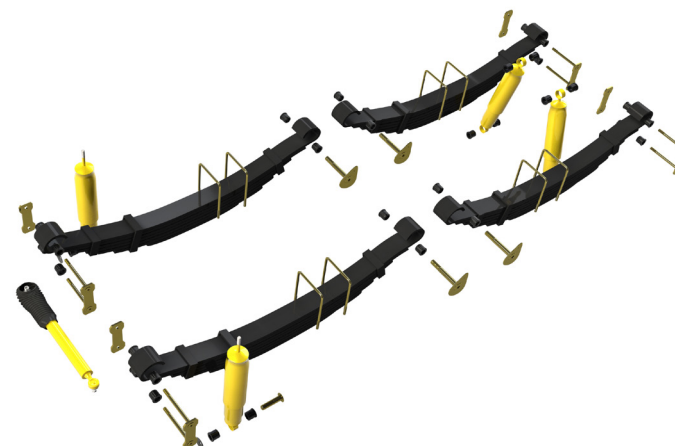

SK012

**LANDCRUISER
BJ43/45/46,
FJ45/HJ47**

(From 7/1980)

LANDCRUISER BJ43/45/46, FJ45/HJ47 (From 7/1980)

Kit No: SK012

FRONT SUSPENSION

LEAF SPRING

PART NO.	APPROX LOAD	QTY	SPRING RATE	APPROX RAISED HEIGHT
TLC004E*	STD	2	Comfort (BJ43/45/46/FJ45)	50mm
TLC004HD	up to 65kg	2	with Bull Bar (BJ43/45/46/FJ45)	50mm
TLC007HD	up to 65kg	2	with Bull Bar (HJ47)	50mm
TLC007EHD	65 to 100kg	2	with Bull Bar & Winch (HJ47)	50mm

SHOCK ABSORBER

PART NO.	DESCRIPTION	QTY	MOUNTS	EXT	COMP
G12635	Slimline	2		487mm	306mm
TGS12540	Expanded Body	2		525mm	322mm

Notes:

* TLC004E 25mm Longer Main Leaf

REAR SUSPENSION

LEAF SPRING

PART NO.	APPROX LOAD	QTY	SPRING RATE	APPROX RAISED HEIGHT
TLC006HD	up to 300kg	2	Heavy Duty Constant Load	50mm
TLC006EHD	up to 500kg	2	Extra Heavy Duty	50mm

SHOCK ABSORBER

PART NO.	DESCRIPTION	QTY	MOUNTS	EXT	COMP
G12636	Slimline	2		590mm	357mm
TGS2576B	Expanded Body	2		590mm	357mm

LANDCRUISER BJ43/45/46, FJ45/HJ47 (From 7/1980)

SUSPENSION COMPONENTS

STEERING DAMPER

DESCRIPTION	PART No	QTY	NOTES
Heavy Duty 35mm Bore	T14023	1	

FRONT SUSPENSION BUSHES & KITS

DESCRIPTION	PART No	QTY	NOTES
Shackle Bush (Rubber)	90389-18002	12	
Bush Kit (Rubber)	BK5	1	Kit Contains 12 x Bushes
Pro Bush (Synthetic)	90389-18002P	12	
Pro Bush Kit (Synthetic)	BK5P	1	Kit Contains 12 x Bushes