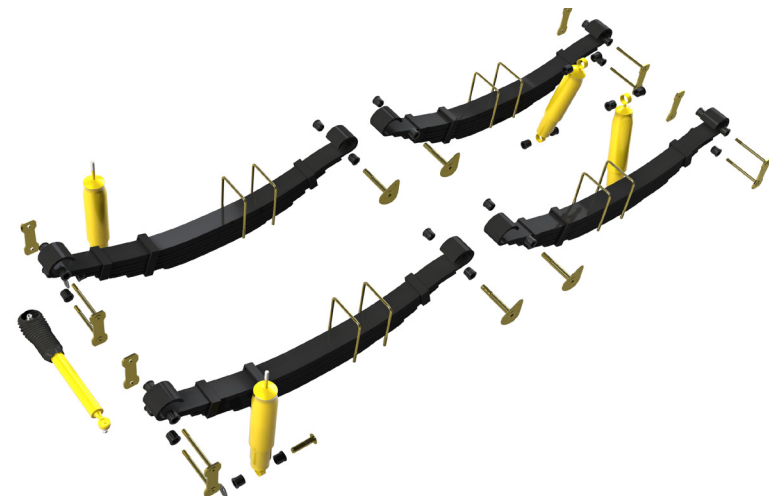

# LANDCRUISER

## BJ70/73/74, FJ70/73 (from 11/1984)

## HZJ70/73, PZJ70/73 (from 1/1990)

Kit No: SK008

FRONT SUSPENSION					
LEAF SPRING					
PART NO.	APPROX LOAD	QTY	SPRING RATE	APPROX RAISED HEIGHT	
TLC013HD	up to 100kg	2	with Bull Bar	50mm	
TLC013M	up to 150kg	2	with Bull Bar & Winch	50mm	
SHOCK ABSORBER					
PART NO.	DESCRIPTION	QTY	MOUNTS	EXT	COMP
G12637	Slimline	2		595mm	363mm
TGS12572	Expanded Body	2		595mm	363mm

REAR SUSPENSION					
LEAF SPRING					
PART NO.	APPROX LOAD	QTY	SPRING RATE	APPROX RAISED HEIGHT	
TLC010DSDH	up to 275kg	1	Heavy Duty Constant Load Drivers Side	50mm	
TLC010PSHD	up to 275kg	1	Heavy Duty Constant Load Passenger Side	50mm	
TLC010DSEHD	up to 500kg	1	Heavy Duty Constant Load Drivers Side	50mm	
TLC010PSEHD	up to 500kg	1	Heavy Duty Constant Load Passenger Side	50mm	
SHOCK ABSORBER					
PART NO.	DESCRIPTION	QTY	MOUNTS	EXT	COMP
G12081	Slimline	2		632mm	385mm
TGS12525	Expanded Body	2		632mm	385mm