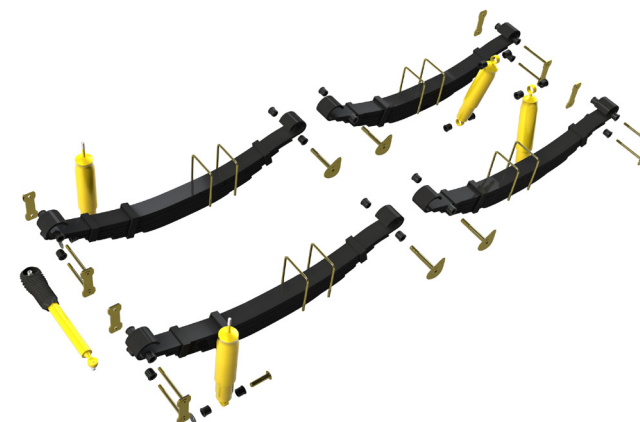

SK028

**SIERRA
LJ/SJ**

EXCLUDES TRAY BACK (from 1981)

FRONT SUSPENSION

LEAF SPRING

PART NO.	APPROX LOAD	QTY	SPRING RATE	APPROX RAISED HEIGHT
SUZ001CDS*	up to 45kg	1	Comfort Constant Load Drivers Side	50mm
SUZ001CPS*	up to 45kg	1	Comfort Constant Load Passenger Side	50mm
SUZ001HDDS*	50 to 100kg	1	Heavy Duty Drivers Side	50mm
SUZ001HDPS*	50 to 100kg	1	Heavy Duty Passenger Side	50mm

SHOCK ABSORBER

PART NO.	DESCRIPTION	QTY	MOUNTS	EXT	COMP
G12639	Slimline	2		491mm	301mm
TGS12526	Expanded Body	2		491mm	301mm

Notes:

*Not Suited to Tray Back Vehicles

REAR SUSPENSION

LEAF SPRING

PART NO.	APPROX LOAD	QTY	SPRING RATE	APPROX RAISED HEIGHT
SUZ002C*	up to 80kg	2	Comfort Constant Load	50mm
SUZ002HD*	up to 120kg	2	Heavy Duty Constant Load	50mm

SHOCK ABSORBER

PART NO.	DESCRIPTION	QTY	MOUNTS	EXT	COMP
G12635	Slimline	2		487mm	305mm
TGS12540	Expanded Body	2		525mm	322mm

SIERRA LJ/SJ EXCLUDES TRAY BACK (from 1981)

SUSPENSION COMPONENTS

STEERING DAMPER

REAR U BOLT

DESCRIPTION	PART No	QTY	NOTES
U Bolt	TUB006	4	Round Top 145 x 72 x 11mm