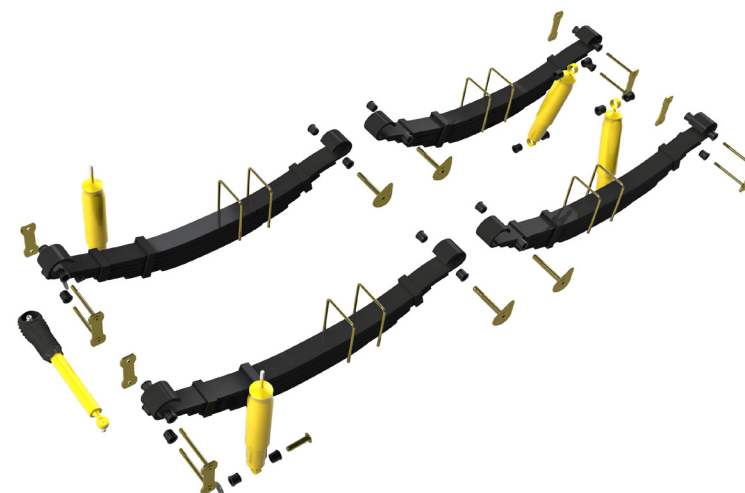

SK046

**PATROL
MK**

SQUARE HEADLIGHTS (11/1983 to 12/1987)

PATROL MK SQUARE HEADLIGHTS (11/1983 to 12/1987)

Kit No: SK046

FRONT SUSPENSION

LEAF SPRING					
PART NO.	APPROX LOAD	QTY	SPRING RATE		APPROX RAISED HEIGHT
NPT103DS	up to 55kg	2	Drivers Side SWB with Bull Bar		50mm
NPT103PS	up to 55kg	2	Passenger Side SWB with Bull Bar		50mm
NPT101DS	60 to 100kg	2	Drivers Side LWB/SWB with Bull Bar & Winch		50mm
NPT101PS	60 to 100kg	2	Passenger Side LWB/SWB with Bull Bar & Winch		50mm
SHOCK ABSORBER					
PART NO.	DESCRIPTION	QTY	MOUNTS	EXT	COMP
TGS12491	Expanded Body	2	+	510mm	310mm

REAR SUSPENSION

LEAF SPRING					
PART NO.	APPROX LOAD	QTY	SPRING RATE		APPROX RAISED HEIGHT
NIS004DSDH	up to 150kg	1	Heavy Duty Constant Load Drivers Side LWB		50mm
NIS004PSHD	up to 150kg	1	Heavy Duty Constant Load Passenger Side LWB		50mm
NIS004DSDH	up to 300kg	1	Heavy Duty Constant Load Drivers Side SWB		50mm
NIS004PSHD	up to 300kg	1	Heavy Duty Constant Load Passenger Side SWB		50mm
NIS003DSDH	up to 300kg	1	Heavy Duty Constant Load Drivers Side LWB		50mm
NIS003PSHD	up to 300kg	1	Heavy Duty Constant Load Passenger Side LWB		50mm
SHOCK ABSORBER					
PART NO.	DESCRIPTION	QTY	MOUNTS	EXT	COMP
TGS12076	Expanded Body	2	♀	585mm	350mm