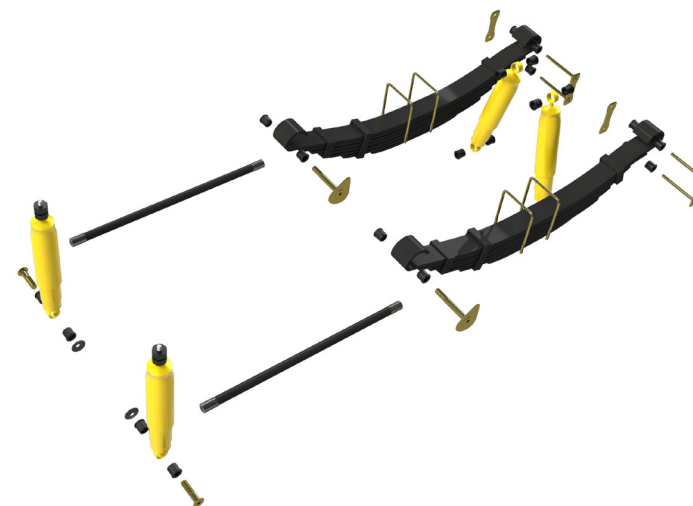

SK035

NAVARA

D21 (from 1/1986)

D22 (from 2/1997)

NAVARA

D21 (from 1/1986) D22 (from 2/1997)

Kit No: SK035
Pro Kit No: SK035P

FRONT SUSPENSION

Notes:

* Navara D21 - NIS014HD 27mm OD 1205mm Length

** Navara D22 - NIS020HD 27mm OD 892mm Length

Pro Shock Absorbers Suit Navara D22

REAR SUSPENSION

LEAF SPRING					
PART NO.	APPROX LOAD	QTY	SPRING RATE		APPROX RAISED HEIGHT
NIS015C	up to 150kg	2	Comfort Constant Load		45mm
NIS015HD	up to 300kg	2	Heavy Duty Constant Load		45mm
NIS015EHD	up to 500kg	2	Heavy Duty Constant Load		45mm
SHOCK ABSORBER					
PART NO.	DESCRIPTION	QTY	MOUNTS	EXT	COMP
G12636	Slimline	2		590mm	357mm
MTGSND22R	Pro Shock	2		565mm	360mm

NAVARA

D21 (from 1/1986) D22 (from 2/1997)

SUSPENSION COMPONENTS

REAR SUSPENSION BUSHES & KITS

DESCRIPTION	PART No	QTY	NOTES
Pro Bush Kit (Synthetic)	BK24P	1	Kit Contains 10 x Bushes

REAR SHACKLE & PIN KITS

DESCRIPTION	PART No	QTY	NOTES
Pin Kit	TPK005	2	Greaseable
Shackle Kit	TSK005	2	Greaseable

REAR U BOLT

DESCRIPTION	PART No	QTY	NOTES
U Bolt	TUB007	4	Square Top 190 x 62 x 13mm