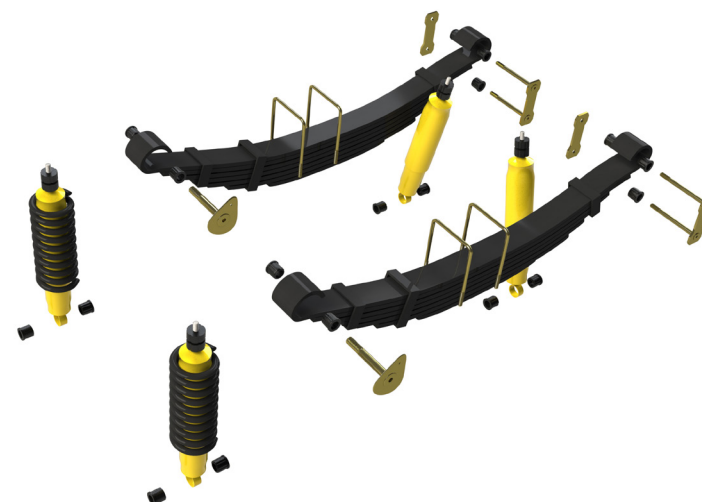

FRONT SUSPENSION

COIL SPRING

PART NO.	APPROX LOAD	QTY	SPRING RATE	APPROX RAISED HEIGHT
TTCS-2322	up to 50kg	1 Pair	Comfort	40mm
TTCS-1695	50 to 100kg	1 Pair	with Bull Bar	40mm
TTCS-2302T	up to 50kg	1 Pair	Smart Coil Comfort	40mm
TTCS-2303T	50 to 100kg	1 Pair	Smart Coil with Bull Bar	40mm

SHOCK ABSORBER

PART NO.	DESCRIPTION	QTY	MOUNTS	EXT	COMP
TGSDMAX2F	Expanded Body	2		495mm	350mm
TPS003*	Pro Shock	1 Pair		495mm	350mm

SHOCK ABSORBER / COIL ASSEMBLY

PART NO.	APPROX LOAD	QTY	SPRING RATE	APPROX RAISED HEIGHT
TTCSA-005	up to 50kg	1 Pair	Comfort	40mm
TTCSA-006	50 to 100kg	1 Pair	with Bull Bar & Winch	40mm

Notes:

*TPS003 Standard Spring Seat Height Centre of Eye to Seat 190mm

REAR SUSPENSION

LEAF SPRING

PART NO.	APPROX LOAD	QTY	SPRING RATE	APPROX RAISED HEIGHT
ISU016	100 to 300kg	2	Heavy Duty Constant Load	40mm
ISU016HD	300 to 500kg	2	Heavy Duty Constant Load	40mm
ISU016EHD	500kg +	2	Extra HD Constant Load	40mm
ISU016P	300 to 500kg	2	Heavy Duty Parabolic	40mm
ISU016HDP	500 to 700kg	2	HD Parabolic Constant Load	40mm

SHOCK ABSORBER

PART NO.	DESCRIPTION	QTY	MOUNTS	EXT	COMP
TGSDMAXR	Expanded Body	2		595mm	365mm
TPS002	Pro Shock	1 Pair		595mm	365mm