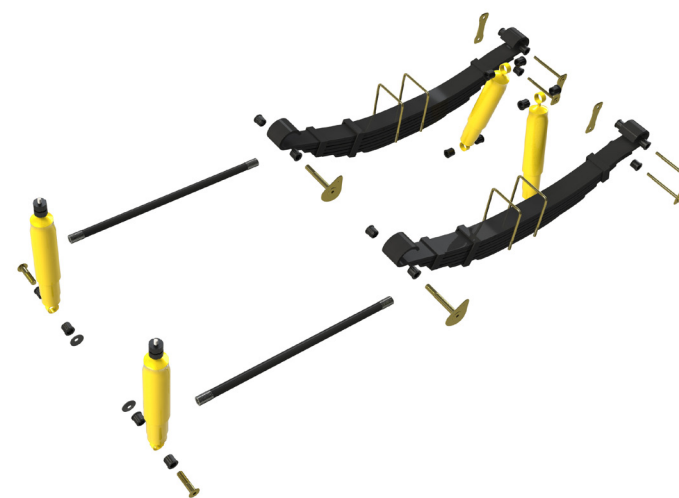

Kit No: SK062
Pro Kit No: SK062P

FRONT SUSPENSION

TORSION BAR

PART NO.	APPROX LOAD	QTY	SPRING RATE	APPROX RAISED HEIGHT
ISU009HD*	Heavy Duty	1 Pair	Heavy Duty	40mm

SHOCK ABSORBER

PART NO.	DESCRIPTION	QTY	MOUNTS	EXT	COMP
TGSDMAXF	Expanded Body	2		400mm	260mm
TPS001	Pro Shock	1 Pair		400mm	260mm

Notes:

* ISU009HD 30mm OD 1145mm Length

REAR SUSPENSION

LEAF SPRING

PART NO.	APPROX LOAD	QTY	SPRING RATE	APPROX RAISED HEIGHT
ISU006C	up to 200kg	2	Heavy Duty Constant Load	40mm
ISU006HD	up to 300kg	2	Heavy Duty Constant Load	40mm

SHOCK ABSORBER

PART NO.	DESCRIPTION	QTY	MOUNTS	EXT	COMP
TGSDMAXR	Expanded Body	2		595mm	365mm
TPS002	Pro Shock	1 Pair		595mm	365mm

COLORADO RC (7/2008 to 4/2012) **RODEO RA** (from 3/2003)
ISUZU DMAX (10/2006 to 6/2012)
GREAT WALL V240 (from 6/2009)

REAR U BOLT

DESCRIPTION	PART No	QTY	NOTES
U Bolt	TUB016	4	Round Top 200 x 88 x 14mm